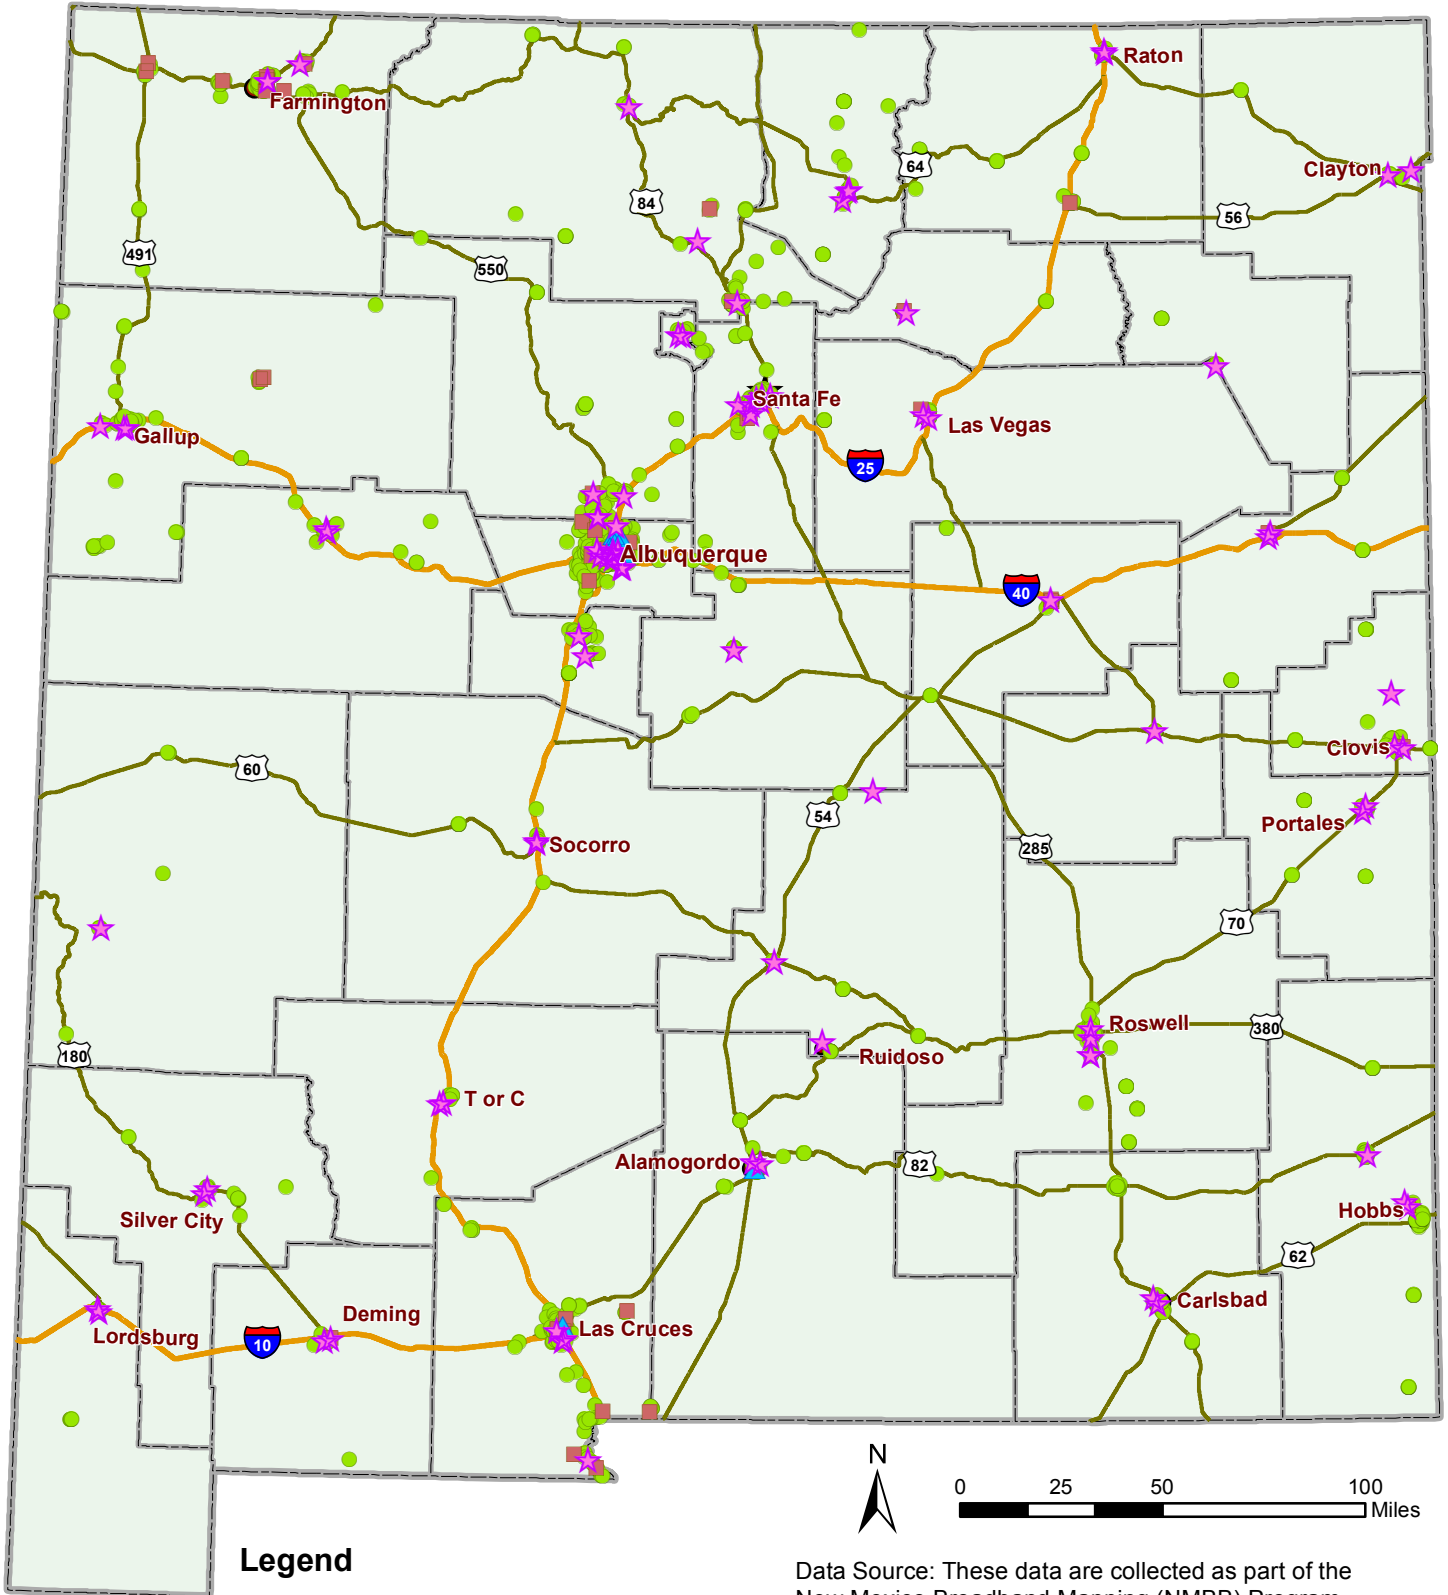

Educational Institutions - New Mexico

Legend

- Public Schools K12
- ★ University
- Community College
- ▲ Other Post-secondary Institution

Data Source: These data are collected as part of the New Mexico Broadband Mapping (NMBB) Program **Community Anchor Site Assessment (CASA)**, October 2013
 State Broadband Map: <http://nmbbmapping.org/mapping>
 Contact: nm.broadband@state.nm.us