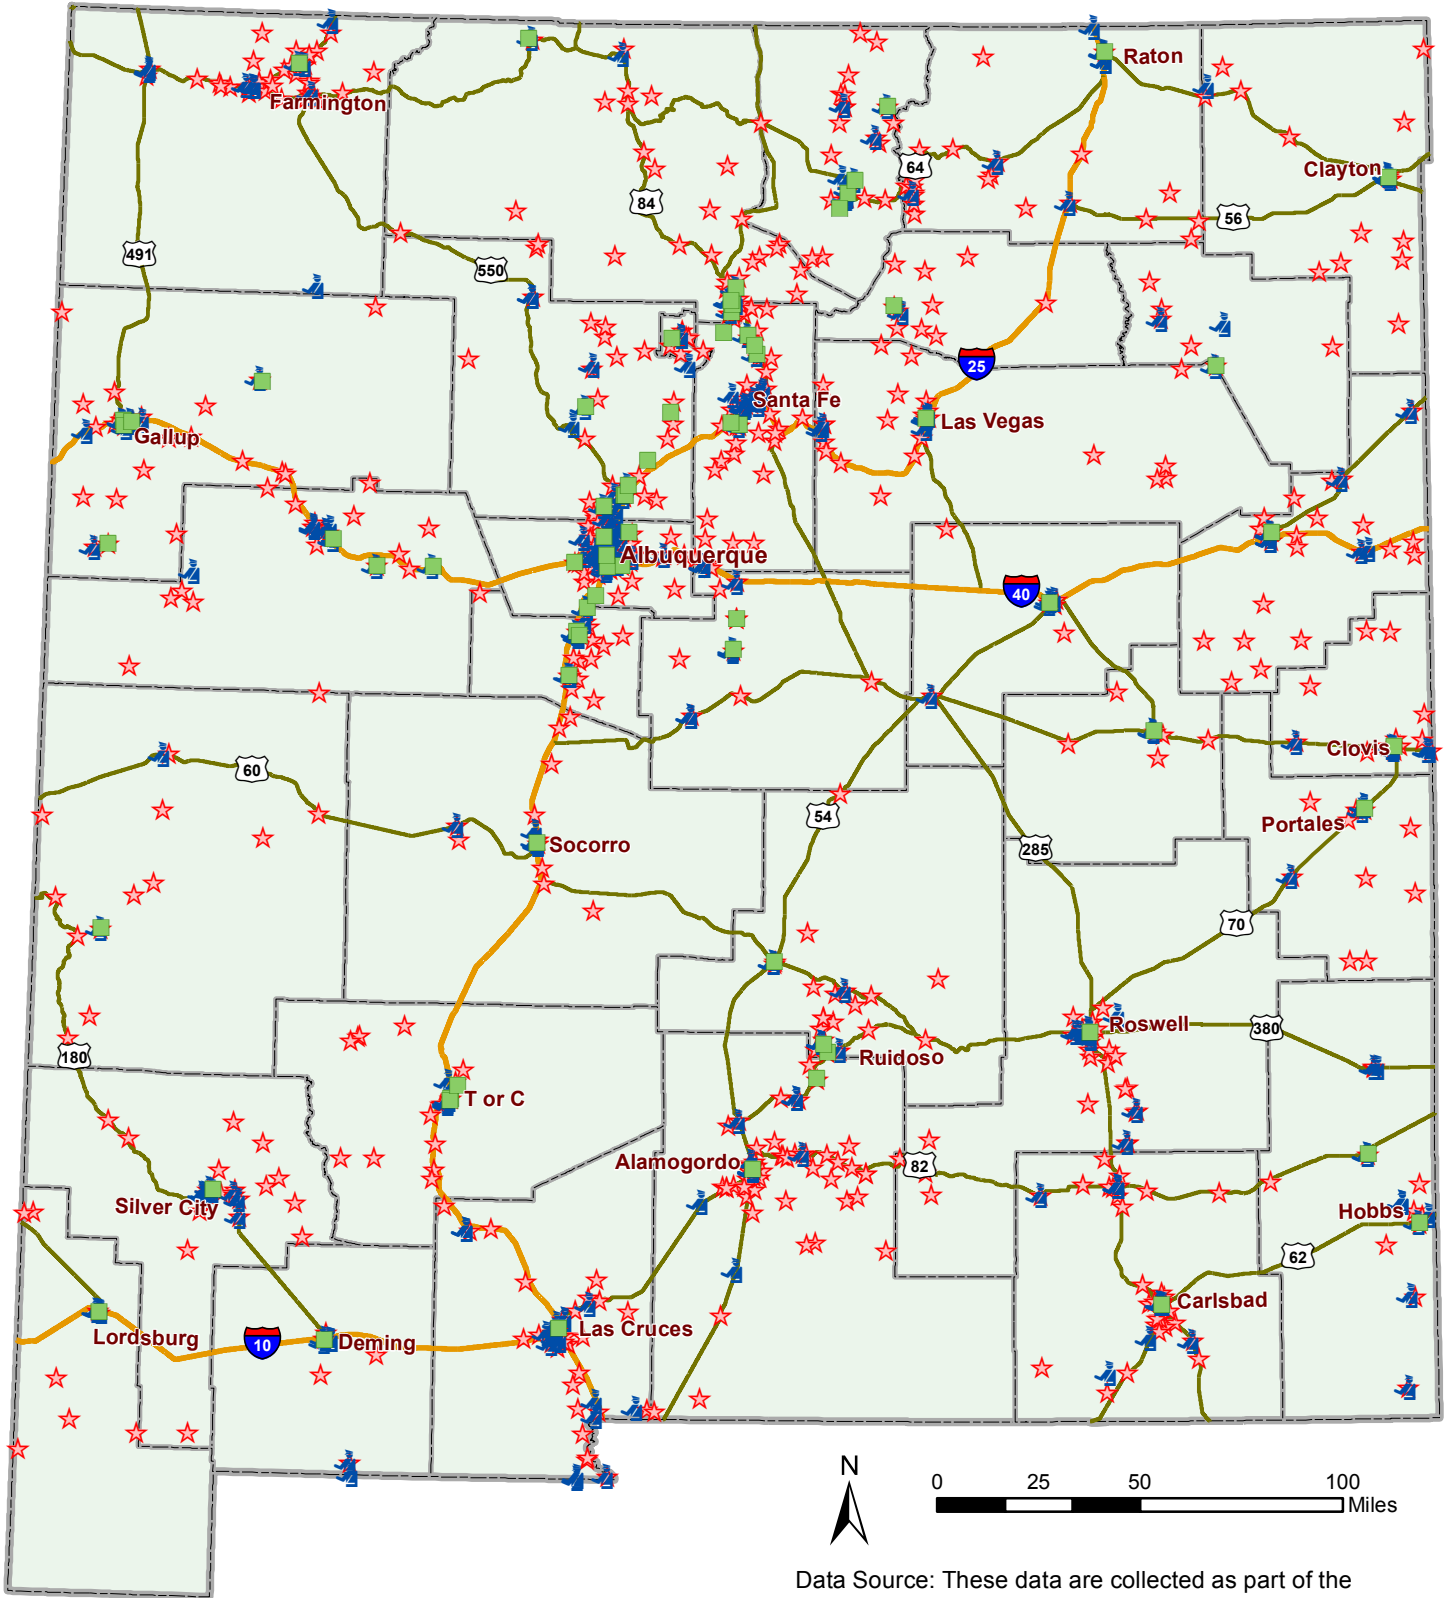

Public Safety Facilities - New Mexico

Legend

- ★ Fire Station
- 👮 Law Enforcement Facility
- Emergency Operations Center (EOC)

Data Source: These data are collected as part of the New Mexico Broadband Mapping (NMBB) Program **Community Anchor Site Assessment (CASA)**, October 2013
 State Broadband Map: <http://nmbbmapping.org/mapping>
 Contact: nm.broadband@state.nm.us