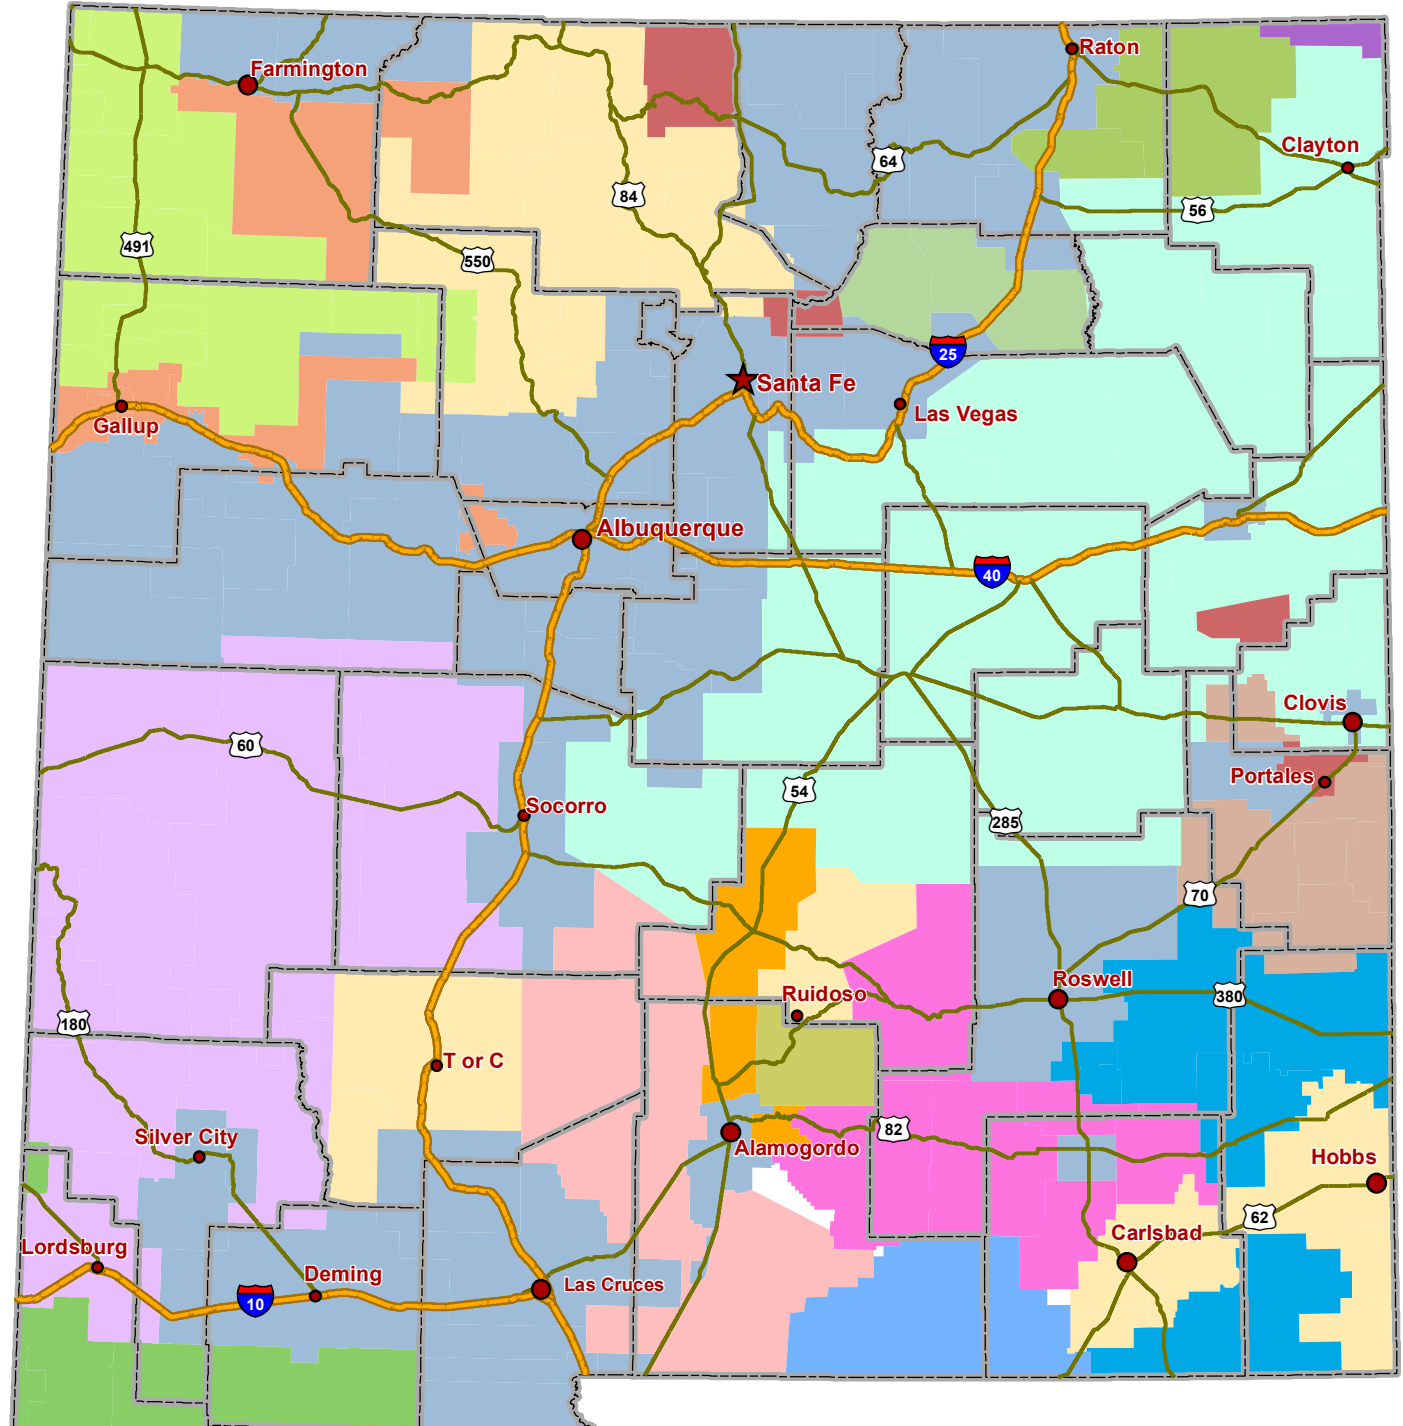

Telephone Exchange Boundaries New Mexico

Legend

- | | |
|--|----------------------------------|
| Baca Valley Telephone Company | Panhandle Tel Co-op |
| Century Tel, Inc. | Penasco Valley Tel Co-op |
| Dell Telephone Cooperative | Roosevelt County Rural Tel Co-op |
| DOD | Sacred Wind Communications |
| ENMR Plateau Telecommunications | Tularosa Basin Tel Co. |
| La Jicarita Rural Tel Co-op | UNKNOWN |
| Leaco Rural Tel Co-op | Valley Telecom Group |
| Mescalero Apache Telecom | Western NM Tel Co. |
| Navajo Communications Company/Frontier | Windstream Communications |