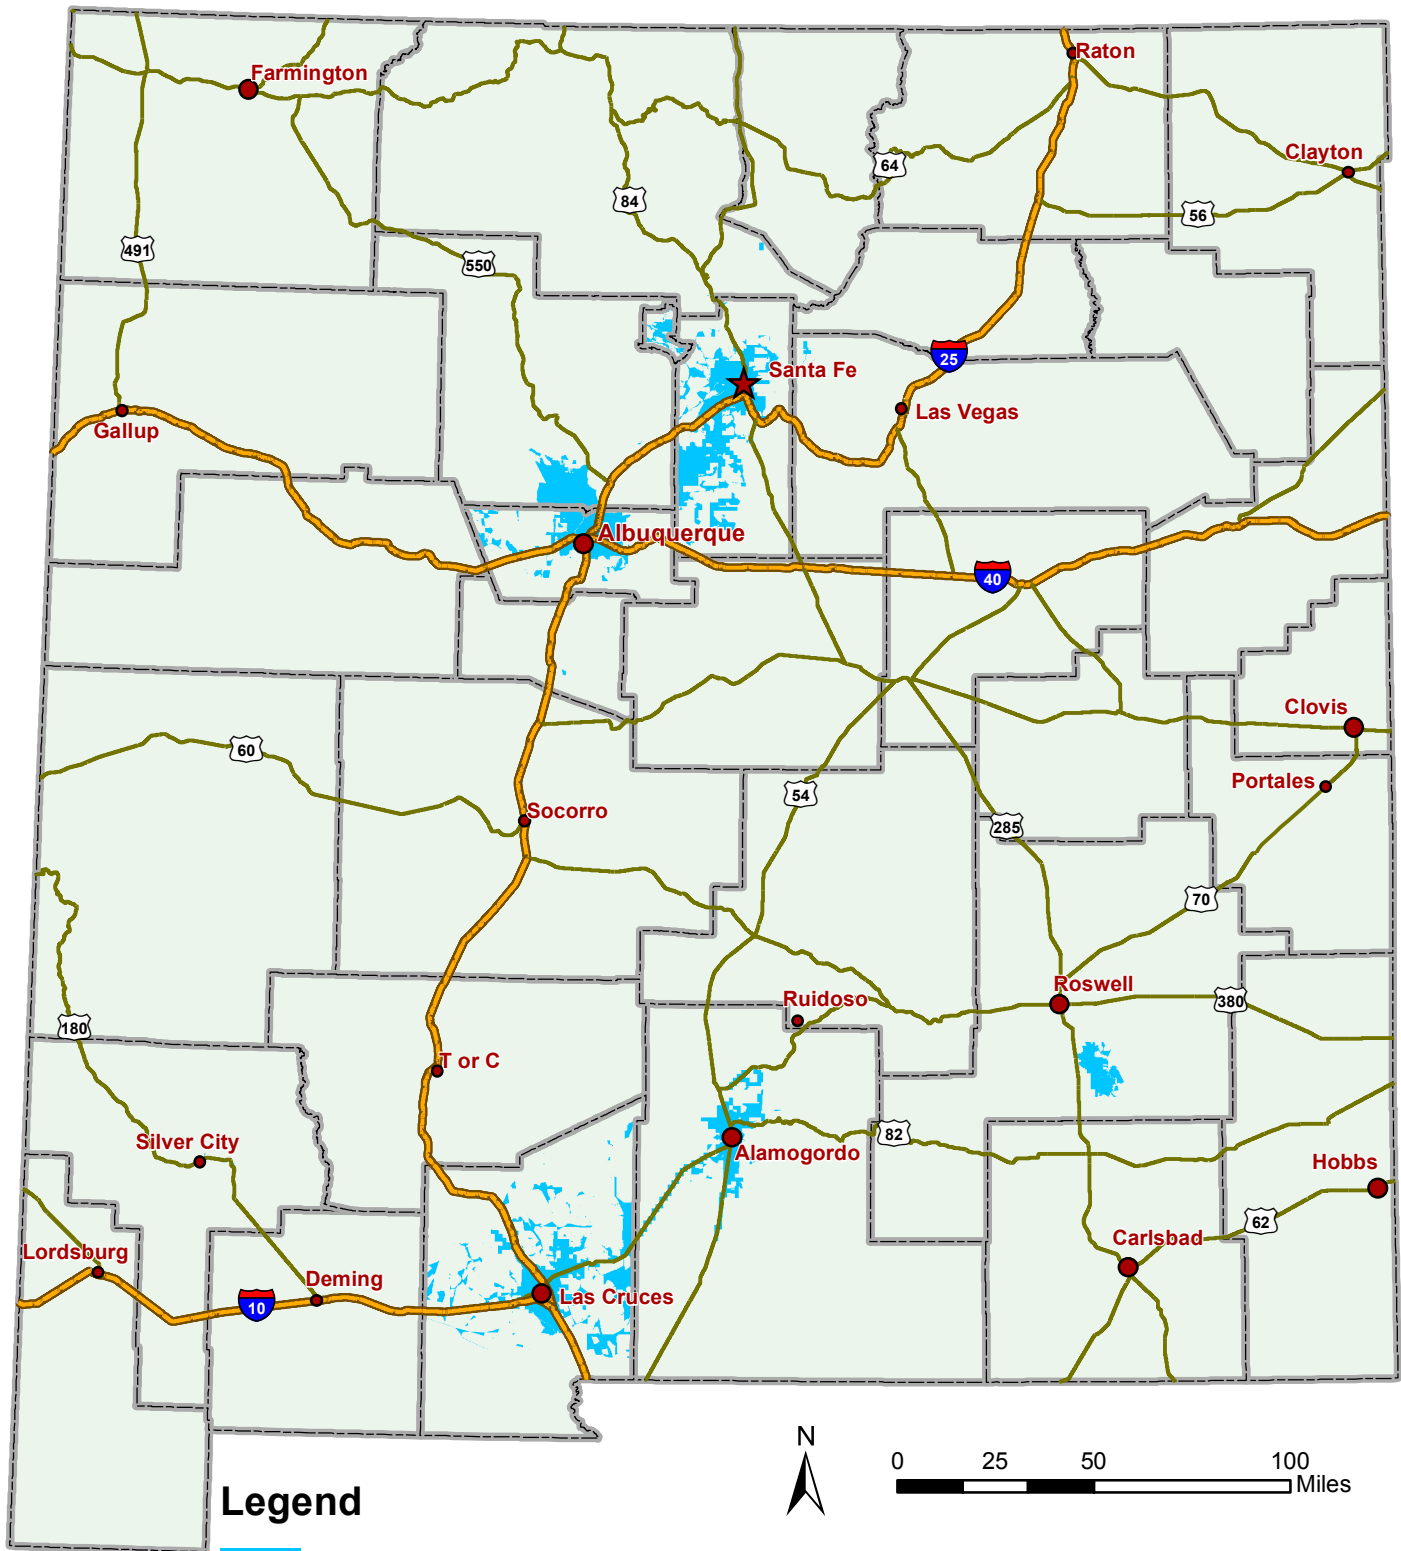

# Broadband Availability - Other Copper Wire Coverage

## New Mexico Broadband Mapping Program

### Legend

- Copper Wire Coverage (T1, ISDN,...)
- Capital
- City
- Interstate
- US Highway

0 25 50 100 Miles

**Broadband Data from Telecom Providers**  
 Data is current as of the date: 1 October 2014  
 State Broadband Map: <http://nmbbmapping.org/mapping>  
 Contact: [nm.broadband@state.nm.us](mailto:nm.broadband@state.nm.us)