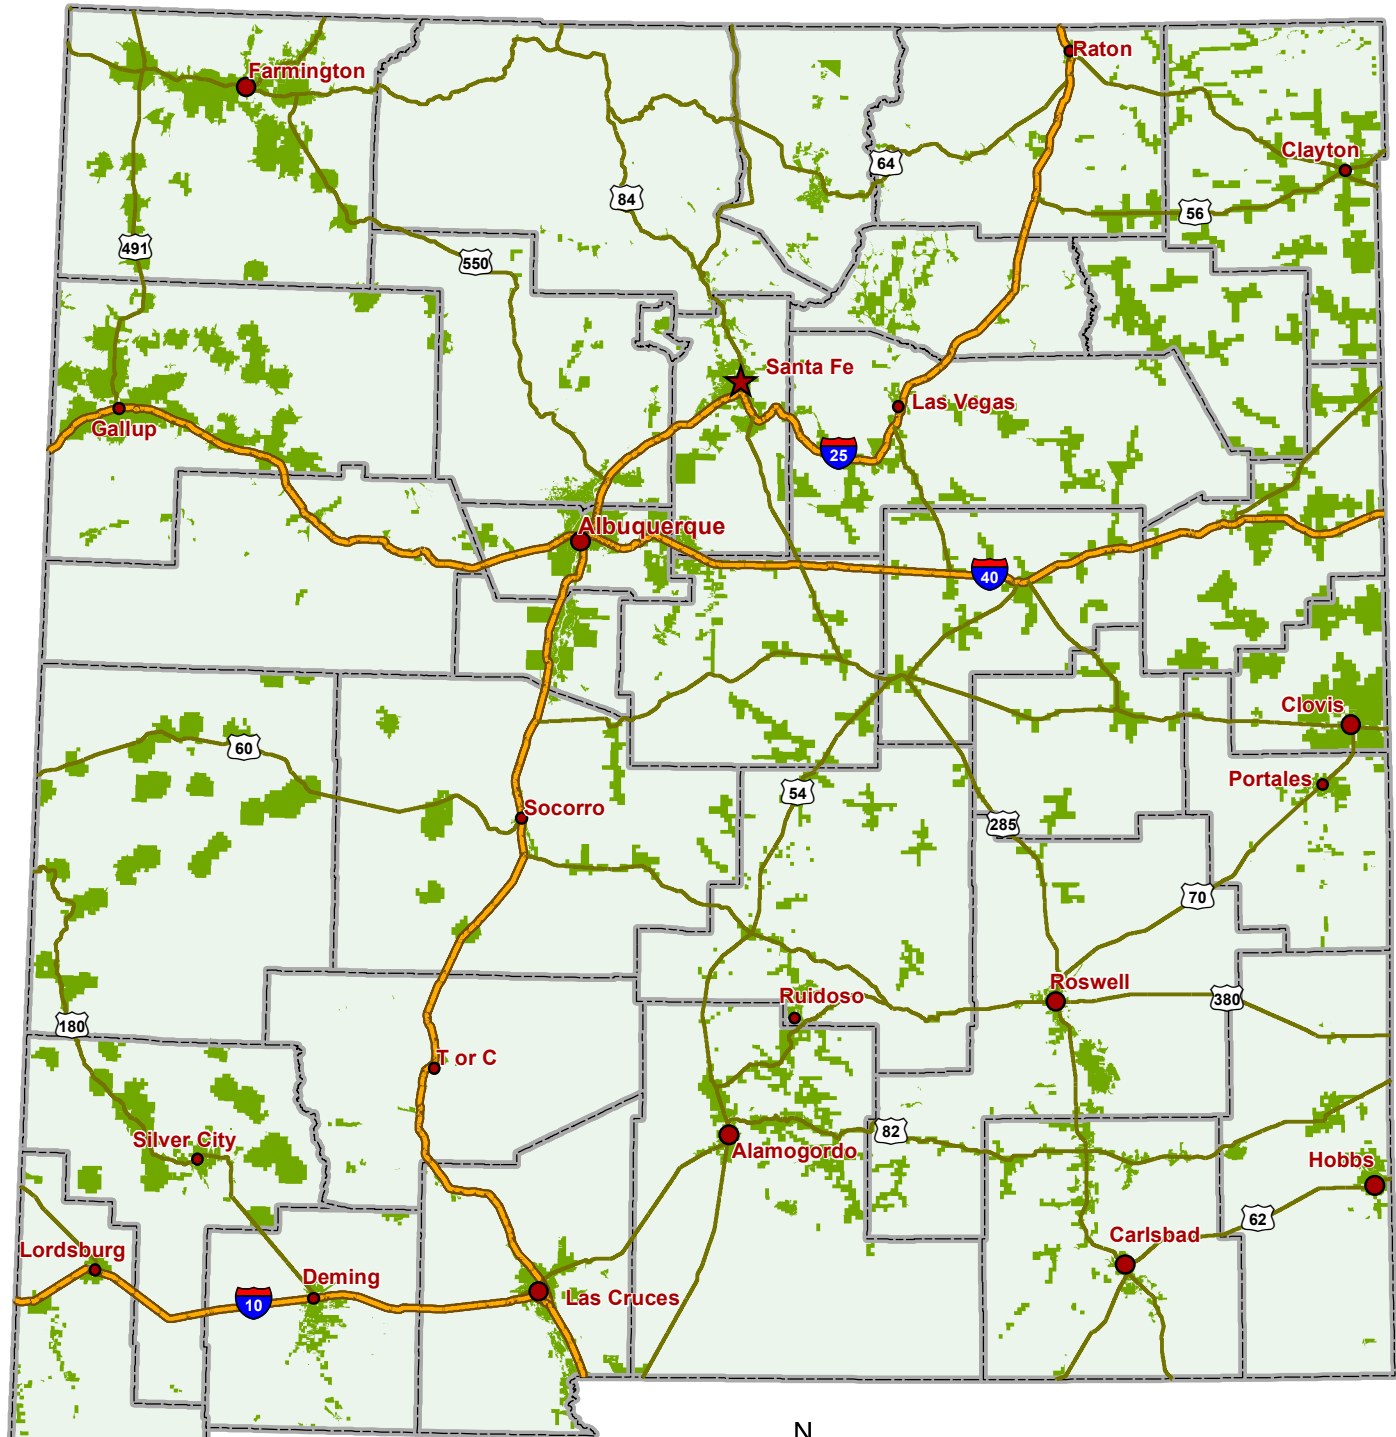

Broadband Availability - DSL Coverage

New Mexico Broadband Mapping Program

Legend

-  DSL Coverage
-  Capital
-  City
-  Interstate
-  US Highway

Broadband Data from Telecom Providers

Data is current as of the date: 1 October 2014
State Broadband Map: <http://nmbbmapping.org/mapping>
Contact: nm.broadband@state.nm.us