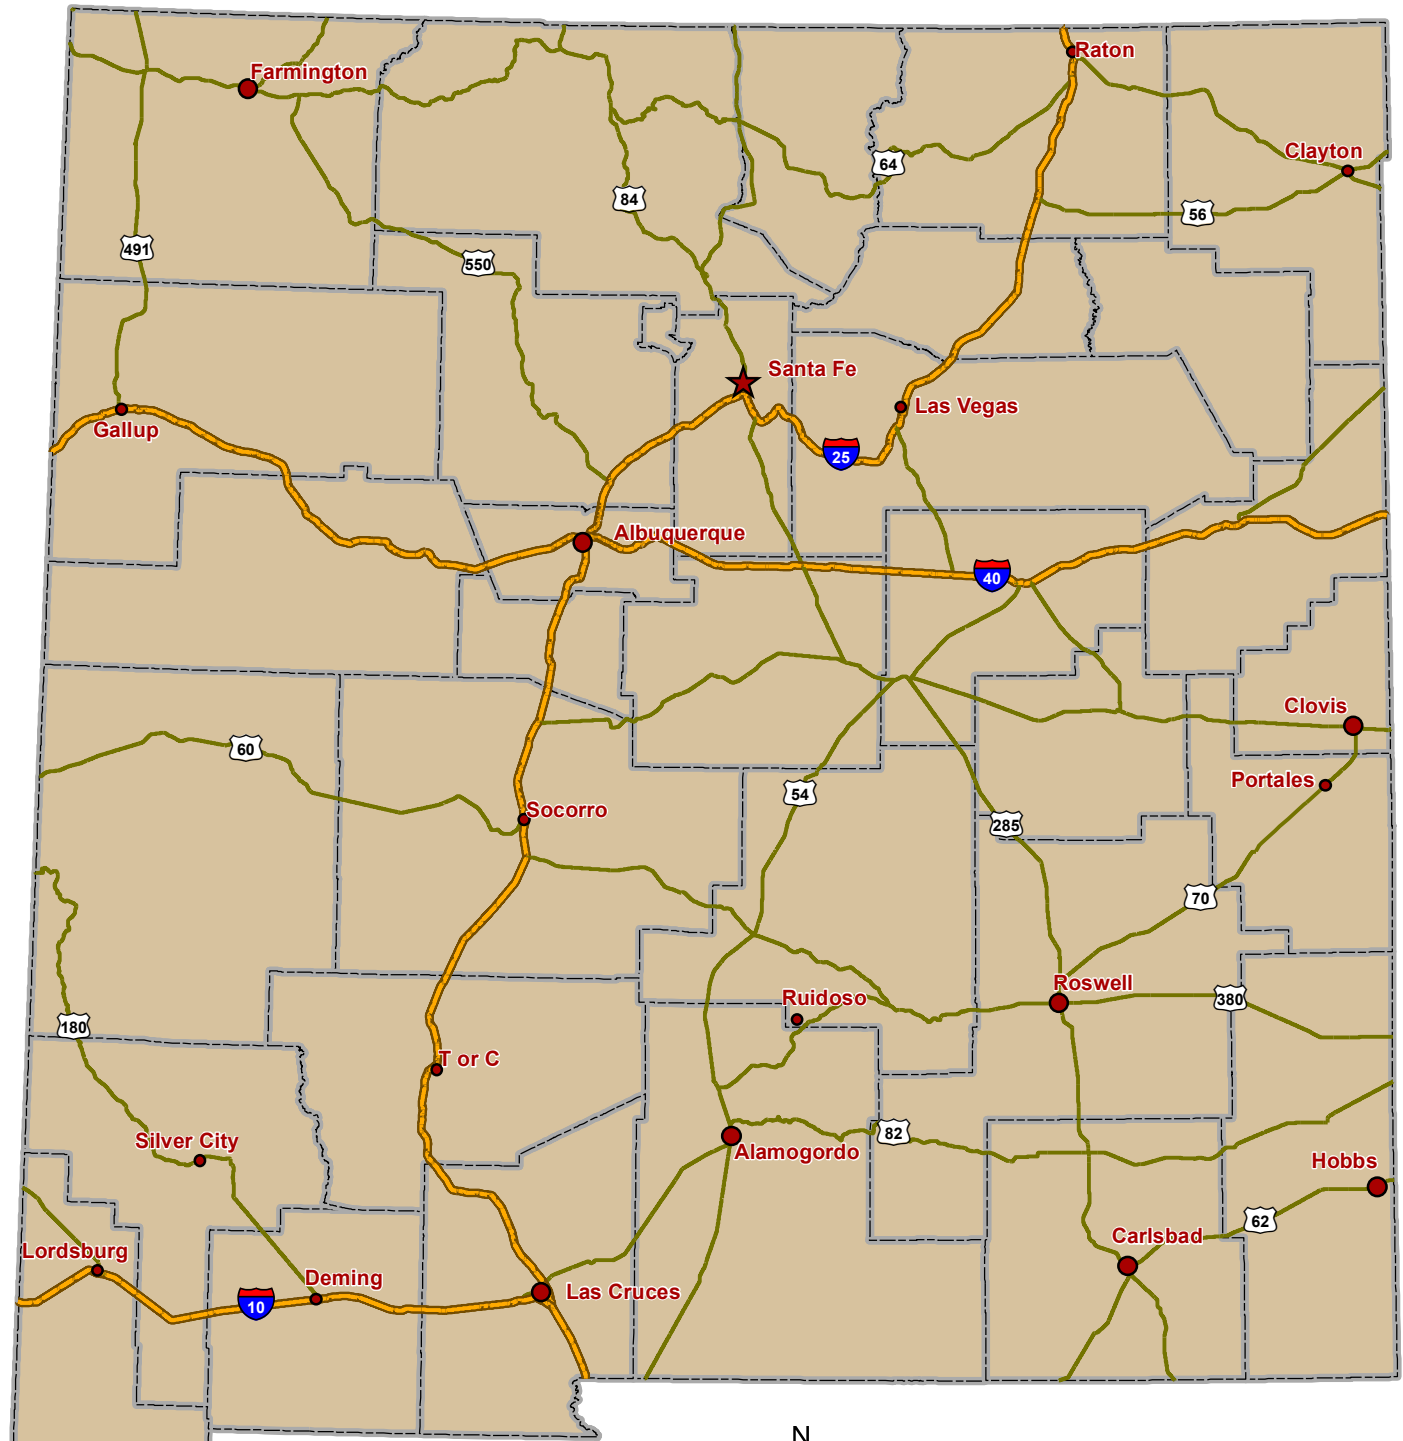

Broadband Availability - Satellite Coverage

New Mexico Broadband Mapping Program

Legend

-  Satellite Coverage
-  Capital
-  City
-  Interstate
-  US Highway

Broadband Data from Telecom Providers

Data is current as of the date: 1 October 2014

State Broadband Map: <http://nmbbmapping.org/mapping>

Contact: nm.broadband@state.nm.us

Broadband Availability – Satellite Coverage

New Mexico Broadband Program

Population (2010 Census): 2,059,180

Household (2010 Census): 901,388

Area (sq. miles): 121, 298

List of Available Broadband Providers

- Hughes Network Systems
- Skycasters
- StarBand Communications, Inc.
- ViaSat, Inc.

Available Speeds

- Maximum Advertised Download: 10Mbps - 25Mbps
- Minimum Advertised Download: 768 Kbps - 1.5 Mbps
- Maximum Advertised Upload: 1.5 Mbps – 3Mbps
- Minimum Advertised Upload: 200 Kbps - 768 Kbps