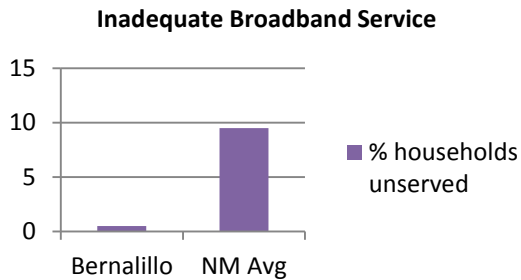

## New Mexico Broadband Program

**County Seat:** Albuquerque  
**Area (sq. miles):** 1,167

**Population (2010 Census):** 662,564  
**Household (2010 Census):** 284,234