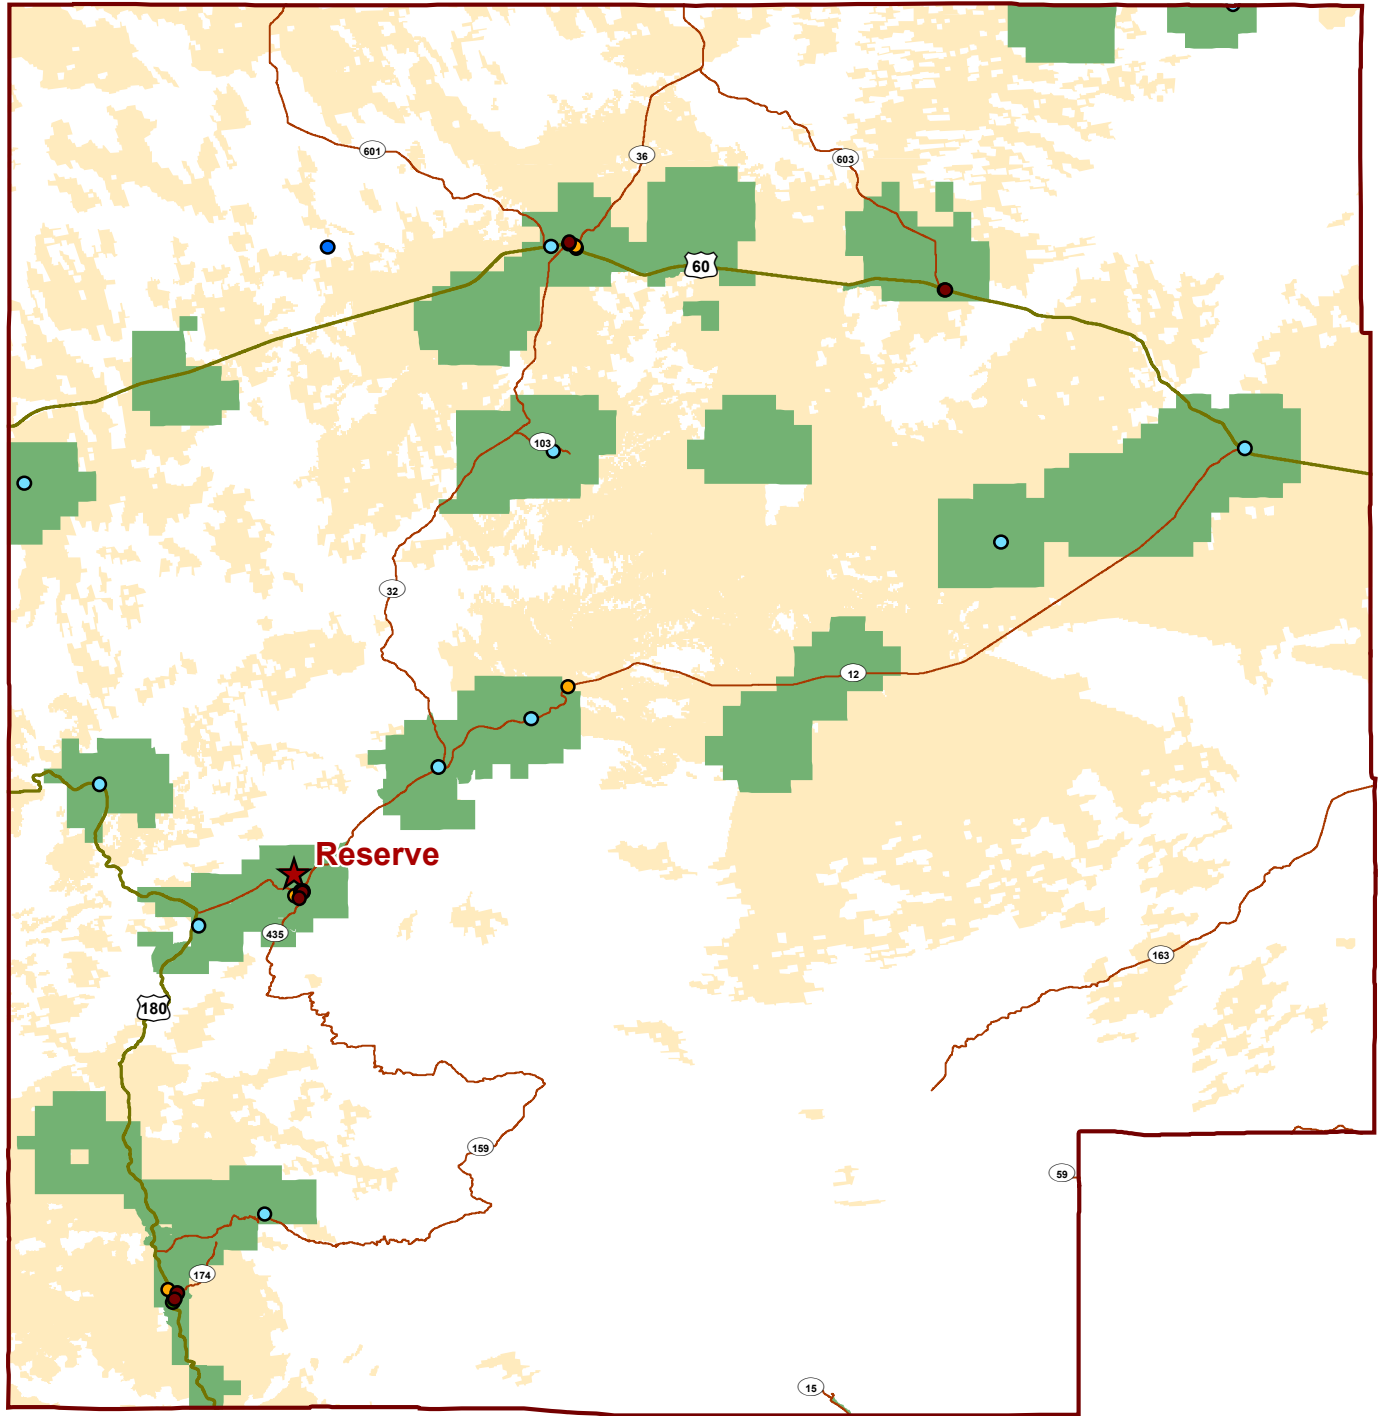

Broadband Availability - Catron County

New Mexico Broadband Mapping Program

- DSL Coverage
- Mobile Wireless Coverage
- US Highway
- State Highway
- ★ County Seat
- School - K through 12
- Library
- Medical/healthcare
- Public safety
- University, college, other post-secondary
- Other community support - Government
- Other community support - Non Government

Broadband Data from Telecom Providers
Data is current as of the date : 1 October 2014
State Broadband Map : <http://nmbbmapping.org/mapping>
Contact : nm.broadband@state.nm.us

NEW MEXICO
DEPARTMENT OF
INFORMATION TECHNOLOGY

Broadband Availability – Catron County

New Mexico Broadband Program

County Seat: Reserve
Area (sq. miles): 6,941

Population (2010 Census): 3,725
Household (2010 Census): 3,289

List of Available Broadband Providers