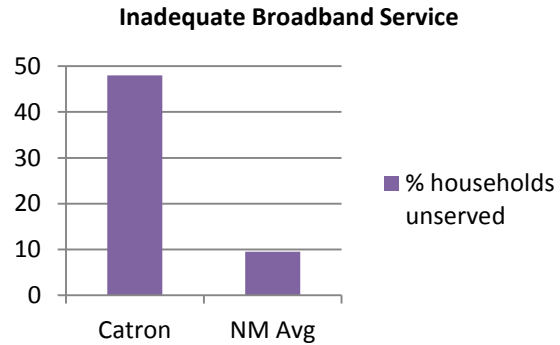

Broadband Availability – Catron County

New Mexico Broadband Program

County Seat: Reserve
Area (sq. miles): 6,941

Population (2010 Census): 3,725
Household (2010 Census): 3,289

List of Available Broadband Providers