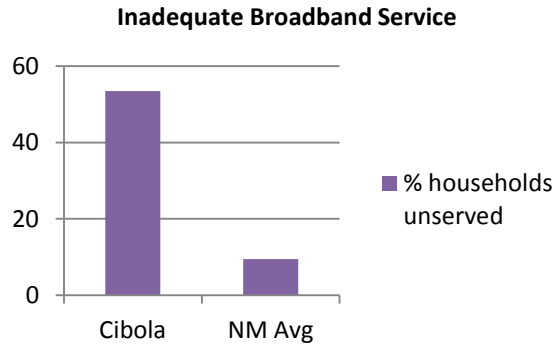

Broadband Availability – Cibola County

New Mexico Broadband Program

County Seat: Grants
Area (sq. miles): 4,547

Population (2010 Census): 27,213
Household (2010 Census): 11,101

List of Available Broadband Providers