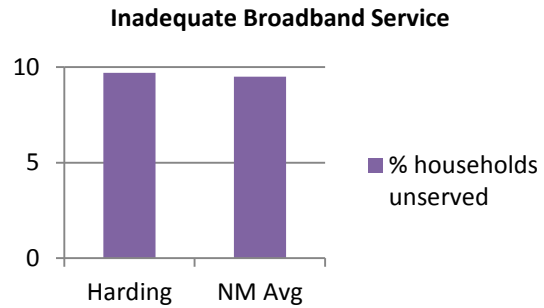

Broadband Availability – Harding County

New Mexico Broadband Program

County Seat: Mosquero
Area (sq. miles): 2,125

Population (2010 Census): 694
Household (2010 Census): 526

List of Available Broadband Providers

- AT&T
- ENMR Plateau Telecommunications
- La Jicarita Rural Telephone Cooperative
- Sprint
- T-mobile
- Verizon Wireless
- Hughes Network Systems[§]
- Skycasters[§]
- Star Band Communications[§]
- ViaSat, Inc.[§]

Available Types of Technology

DSL, Fiber, Fixed Wireless, Mobile Wireless, and Satellite

Available Speeds*

- Maximum Advertised Download: 10 Mbps - 25 Mbps
- Minimum Advertised Download: 10 Mbps - 25 Mbps
- Maximum Advertised Upload: 1.5 Mbps - 3 Mbps
- Minimum Advertised Upload: 1.5 Mbps - 3 Mbps

Notes

- Broadband Data: Telecommunication Providers, as of 1 October 2014
- Demographic Data: US Census Bureau 2010 Decennial Census
- Geographic Data: EDAC/RGIS (Resource Geographic Information System, rgis.unm.edu)
- % households: Graph provides approximate percentage of county households not served, dependent on data provided by the Telecommunication Provider. % households not served is shown only for wire-line customers (Cable, Copper Wire, DSL and Fiber)

[§] Satellite Service Provider (satellite coverage is statewide and not displayed on the map)

* Speed depends on the type of broadband technology