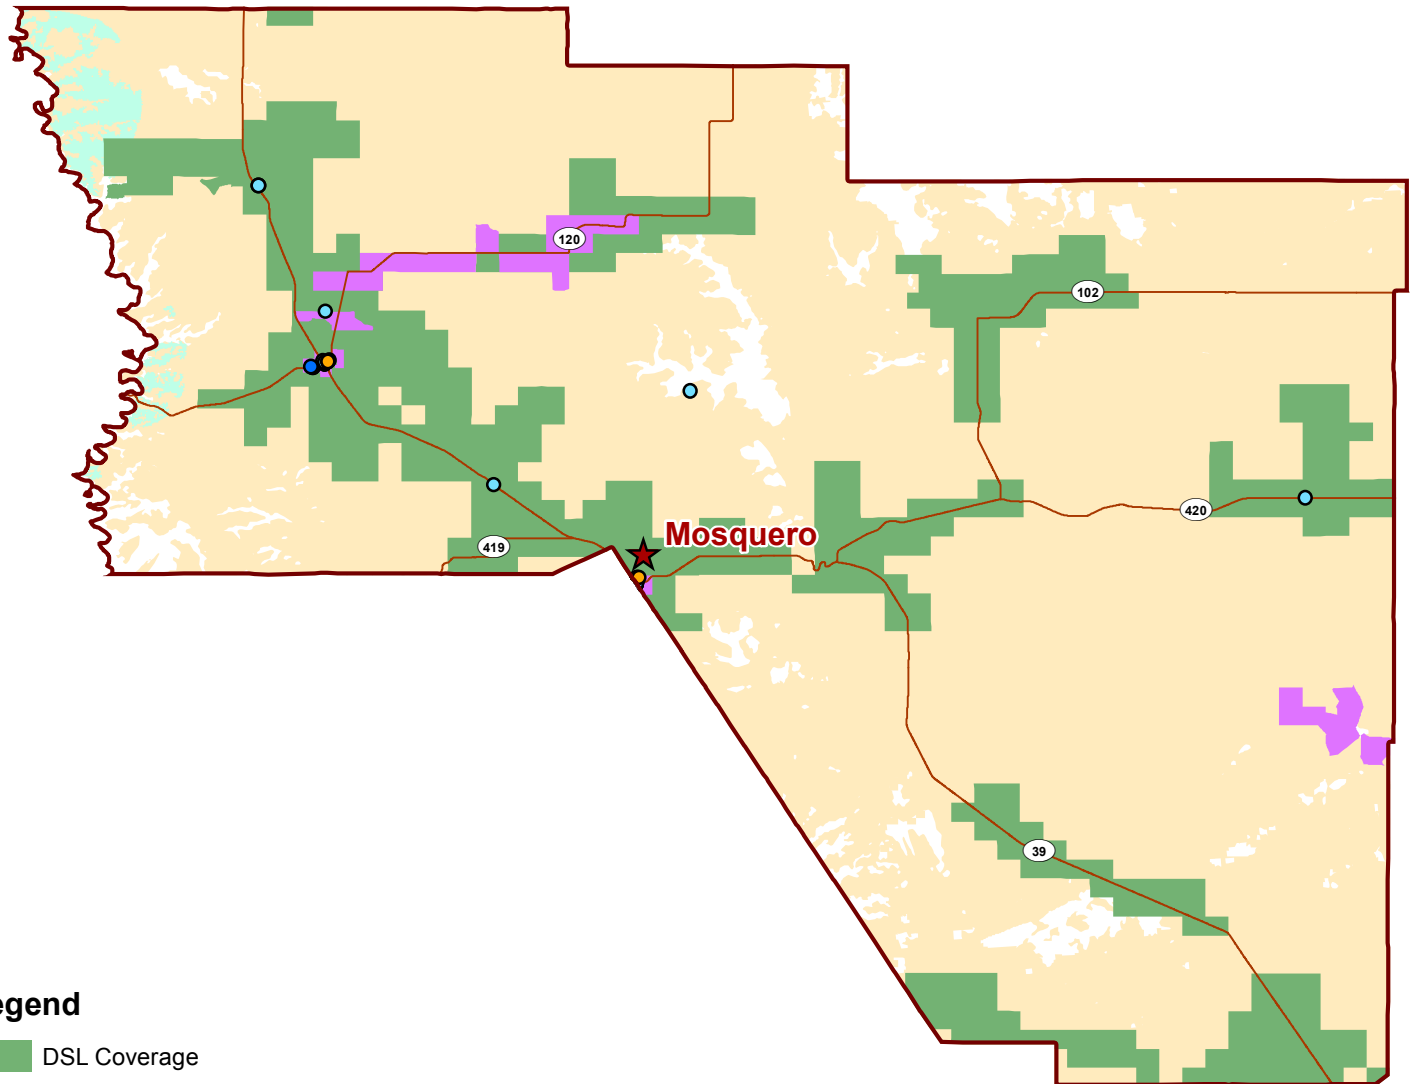

Broadband Availability - Harding County

New Mexico Broadband Mapping Program

Legend

- DSL Coverage
- Fiber Coverage
- Fixed Wireless Coverage
- Mobile Wireless Coverage
- State Highway
- ★ County Seat
- School - K through 12
- Library
- Medical/healthcare
- Public safety
- University, college, other post-secondary
- Other community support - Government
- Other community support - Non Government

Broadband Data from Telecom Providers

Data is current as of the date : 1 October 2014
State Broadband Map : <http://nmbbmapping.org/mapping>
Contact : nm.broadband@state.nm.us

Broadband Availability – Harding County

New Mexico Broadband Program

County Seat: Mosquero
Area (sq. miles): 2,125

Population (2010 Census): 694
Household (2010 Census): 526

List of Available Broadband Providers

- AT&T
- ENMR Plateau Telecommunications
- La Jicarita Rural Telephone Cooperative
- Sprint
- T-mobile
- Verizon Wireless
- Hughes Network Systems[§]
- Skycasters[§]
- Star Band Communications[§]
- ViaSat, Inc.[§]