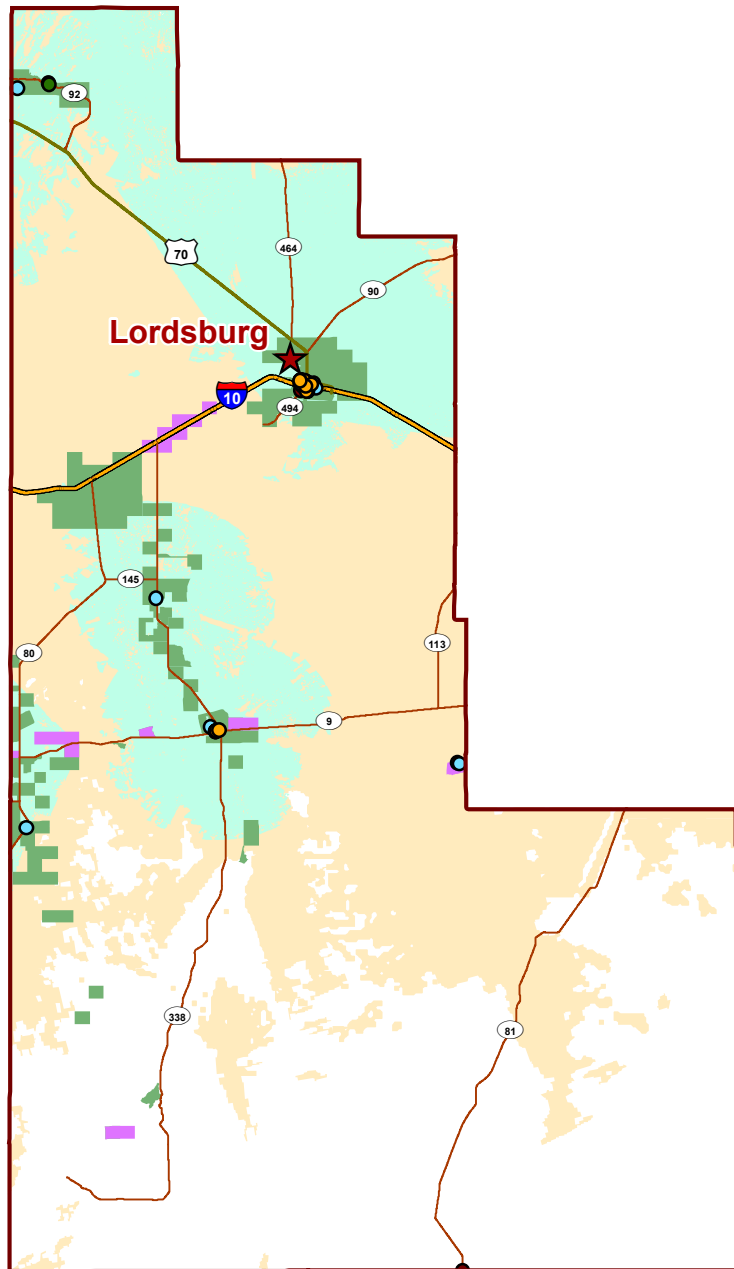

Broadband Availability - Hidalgo County

New Mexico Broadband Mapping Program

Legend

- DSL Coverage
- Fiber Coverage
- Fixed Wireless Coverage
- Mobile Wireless Coverage
- Interstate
- US Highway
- State Highway
- County Seat
- School - K through 12
- Library
- Medical/healthcare
- Public safety
- University, college, other post-secondary
- Other community support - Government
- Other community support - Non Government

Broadband Data from Telecom Providers

Data is current as of the date : 1 October 2014
 State Broadband Map : <http://nmbbmapping.org/mapping>
 Contact : nm.broadband@state.nm.us

Broadband Availability – Hidalgo County

New Mexico Broadband Program

County Seat: Lordsburg
Area (sq. miles): 3,454

Population (2010 Census): 4,894
Household (2010 Census): 2,393

List of Available Broadband Providers

- AT&T
- Level 3 Communications
- Sprint
- TransWorld Network, Corp.
- Valley Telecom Group
- Verizon Wireless
- WNM Communications
- Hughes Network Systems[§]
- Skycasters[§]
- Star Band Communications[§]
- ViaSat, Inc[§]