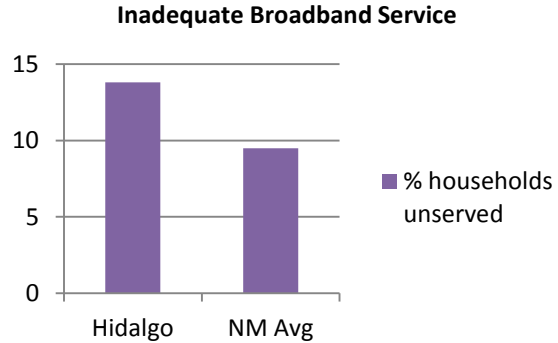

Broadband Availability – Hidalgo County

New Mexico Broadband Program

County Seat: Lordsburg
Area (sq. miles): 3,454

Population (2010 Census): 4,894
Household (2010 Census): 2,393

List of Available Broadband Providers

- AT&T
- Level 3 Communications
- Sprint
- TransWorld Network, Corp.
- Valley Telecom Group
- Verizon Wireless
- WNM Communications
- Hughes Network Systems[§]
- Skycasters[§]
- Star Band Communications[§]
- ViaSat, Inc[§]

Available Types of Technology

DSL, Fiber, Fixed Wireless, Mobile Wireless, and Satellite

Available Speeds*

- Maximum Advertised Download: 10 Mbps - 25Mbps
- Minimum Advertised Download: 3 Mbps - 6 Mbps
- Maximum Advertised Upload: 1.5 Mbps - 3 Mbps
- Minimum Advertised Upload: 768 Kbps - 1.5 Mbps

Notes

- Broadband Data: Telecommunication Providers, as of 1 October 2014
- Demographic Data: US Census Bureau 2010 Decennial Census
- Geographic Data: EDAC/RGIS (Resource Geographic Information System, rgis.unm.edu)
- % households: Graph provides approximate percentage of county households not served, dependent on data provided by the Telecommunication Provider. % households not served is shown only for wire-line customers (Cable, DSL, Fiber, etc.).

[§] Satellite Service Provider (satellite coverage is statewide and not displayed on the map)

* Speed depends on the type of broadband technology