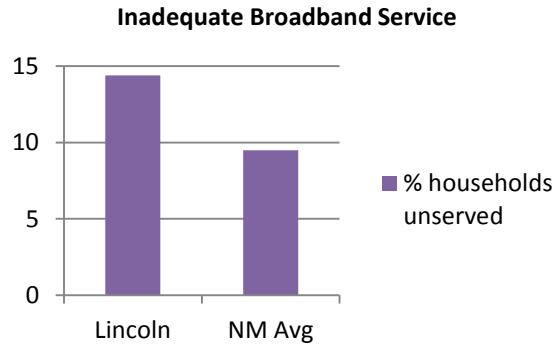

# Broadband Availability – Lincoln County

## New Mexico Broadband Program

**County Seat:** Carrizozo  
**Area (sq. miles):** 4,828

**Population (2010 Census):** 20,497  
**Household (2010 Census):** 17,519