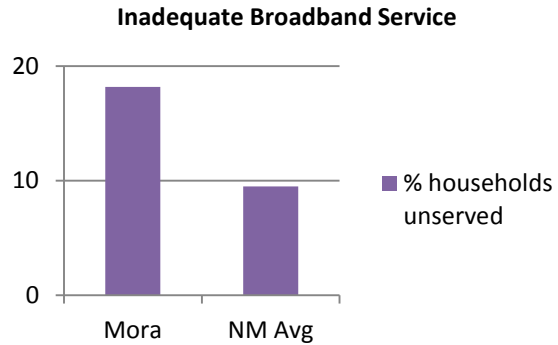

Broadband Availability – Mora County

New Mexico Broadband Program

County Seat: Mora
Area (sq. miles): 1,932

Population (2010 Census): 4,881
Household (2010 Census): 3,232

List of Available Broadband Providers