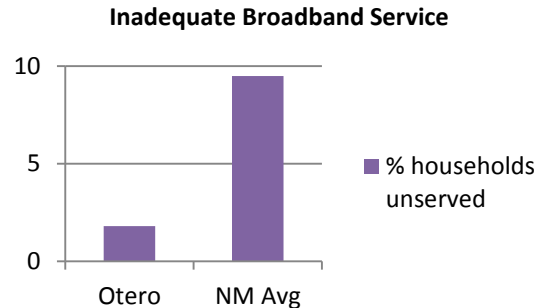

## New Mexico Broadband Program

**County Seat:** Alamogordo  
**Area (sq. miles):** 6,623

**Population (2010 Census):** 63,797  
**Household (2010 Census):** 30,992