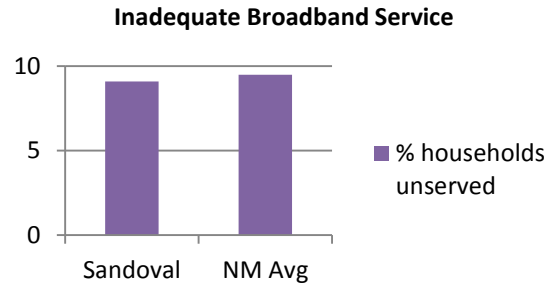

Broadband Availability – Sandoval County

New Mexico Broadband Program

County Seat: Bernalillo
Area (sq. miles): 3,716

Population (2010 Census): 131,561
Household (2010 Census): 52,287

List of Available Broadband Providers