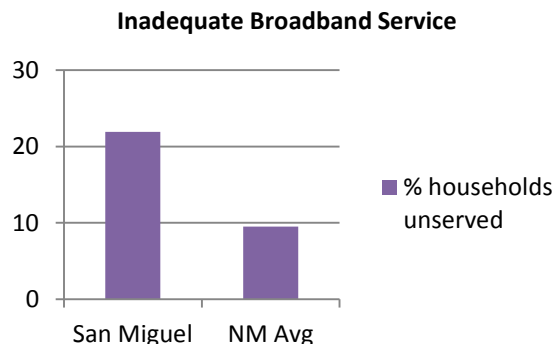

# Broadband Availability – San Miguel County

## New Mexico Broadband Program

**County Seat:** Las Vegas  
**Area (sq. miles):** 4,732

**Population (2010 Census):** 29,393  
**Household (2010 Census):** 15,595