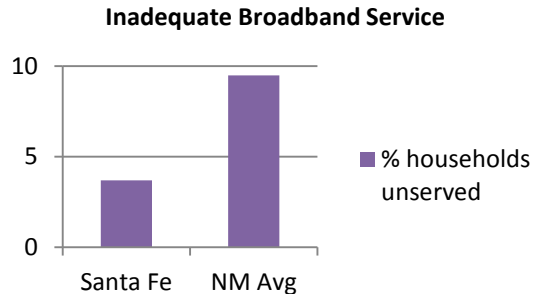

Broadband Availability – Santa Fe County

New Mexico Broadband Program

County Seat: Santa Fe
Area (sq. miles): 1,910

Population (2010 Census): 144,170
Household (2010 Census): 71,267

List of Available Broadband Providers