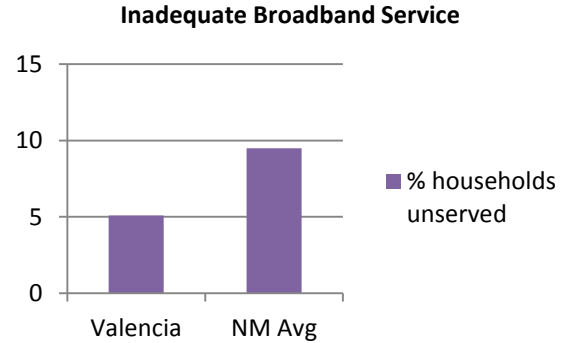

Broadband Availability – Valencia County

New Mexico Broadband Program

County Seat: Los Lunas
Area (sq. miles): 1,068

Population (2010 Census): 76,569
Household (2010 Census): 30,085

List of Available Broadband Providers